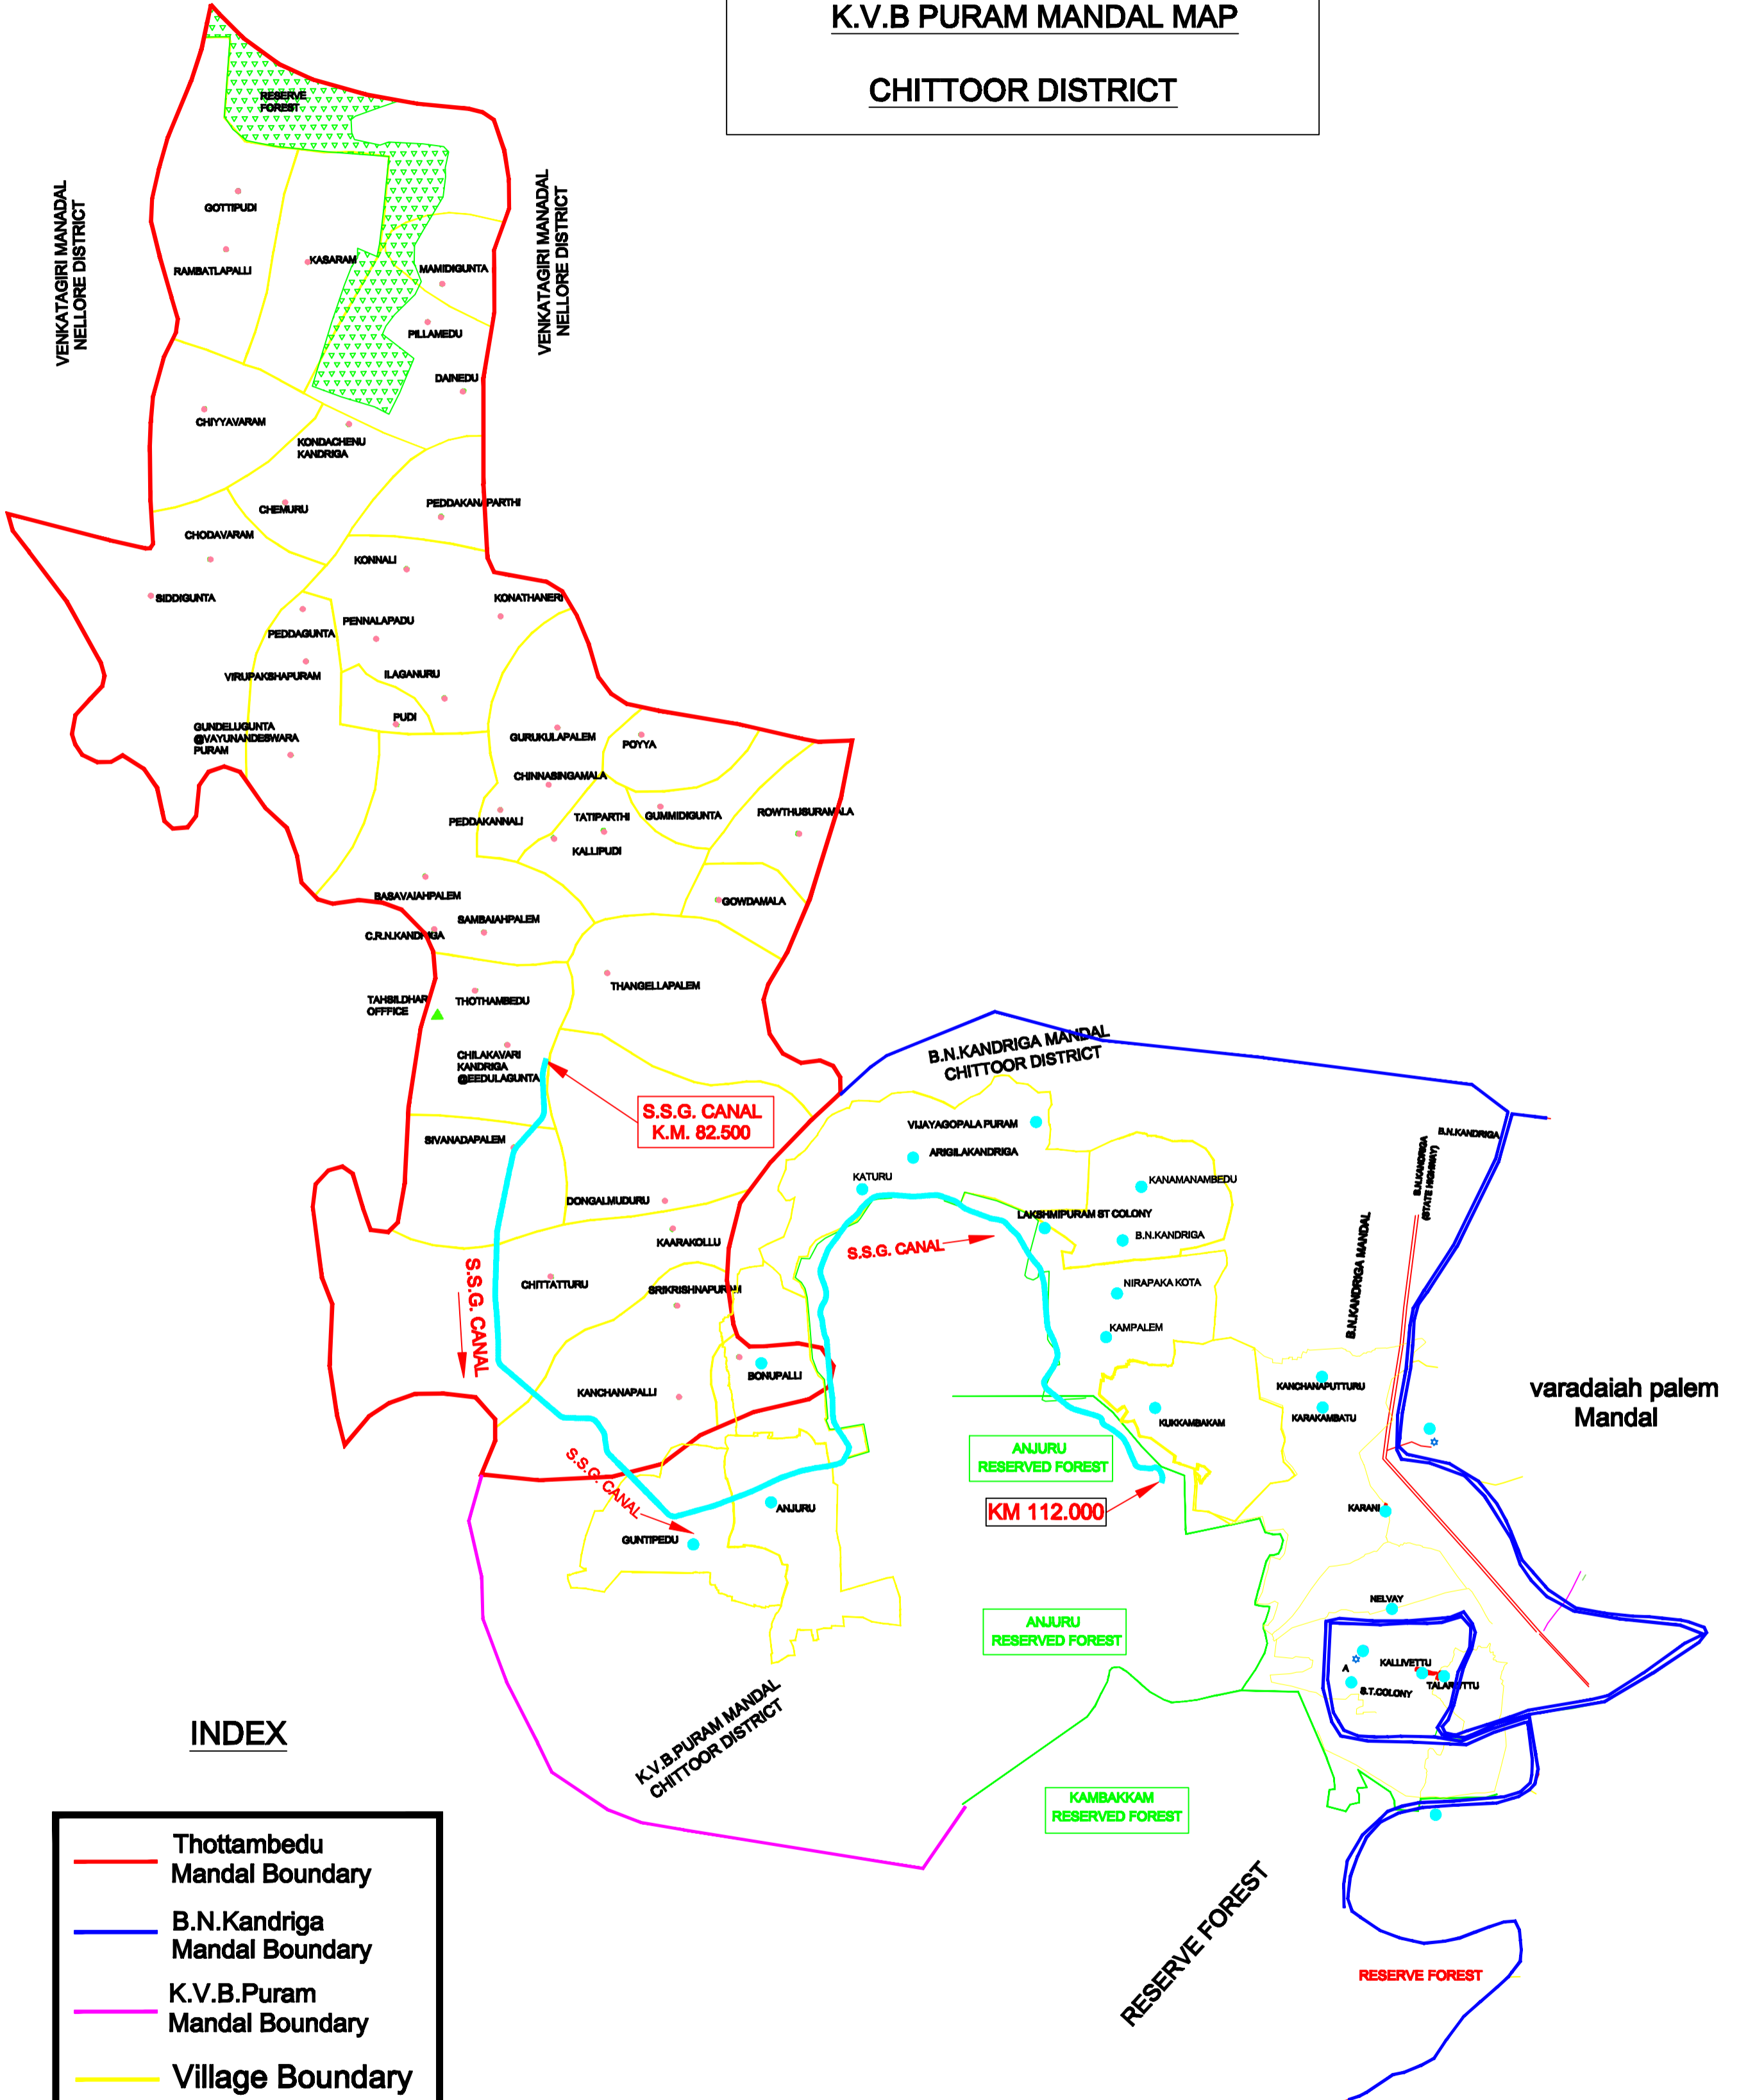

**THOTTAMBEDU MANDAL MAP ,
B.N.KANDRIGA MANDAL MAP
AND
K.V.B PURAM MANDAL MAP
CHITTOOR DISTRICT**

INDEX

- Thottambedu Mandal Boundary
 - B.N.Kandriga Mandal Boundary
 - K.V.B.Puram Mandal Boundary
 - Village Boundary
 - S.S.G. Canal
 - STATE HIGHWAY
 - RESERVE FOREST
 - ROADS
- Not to Scale